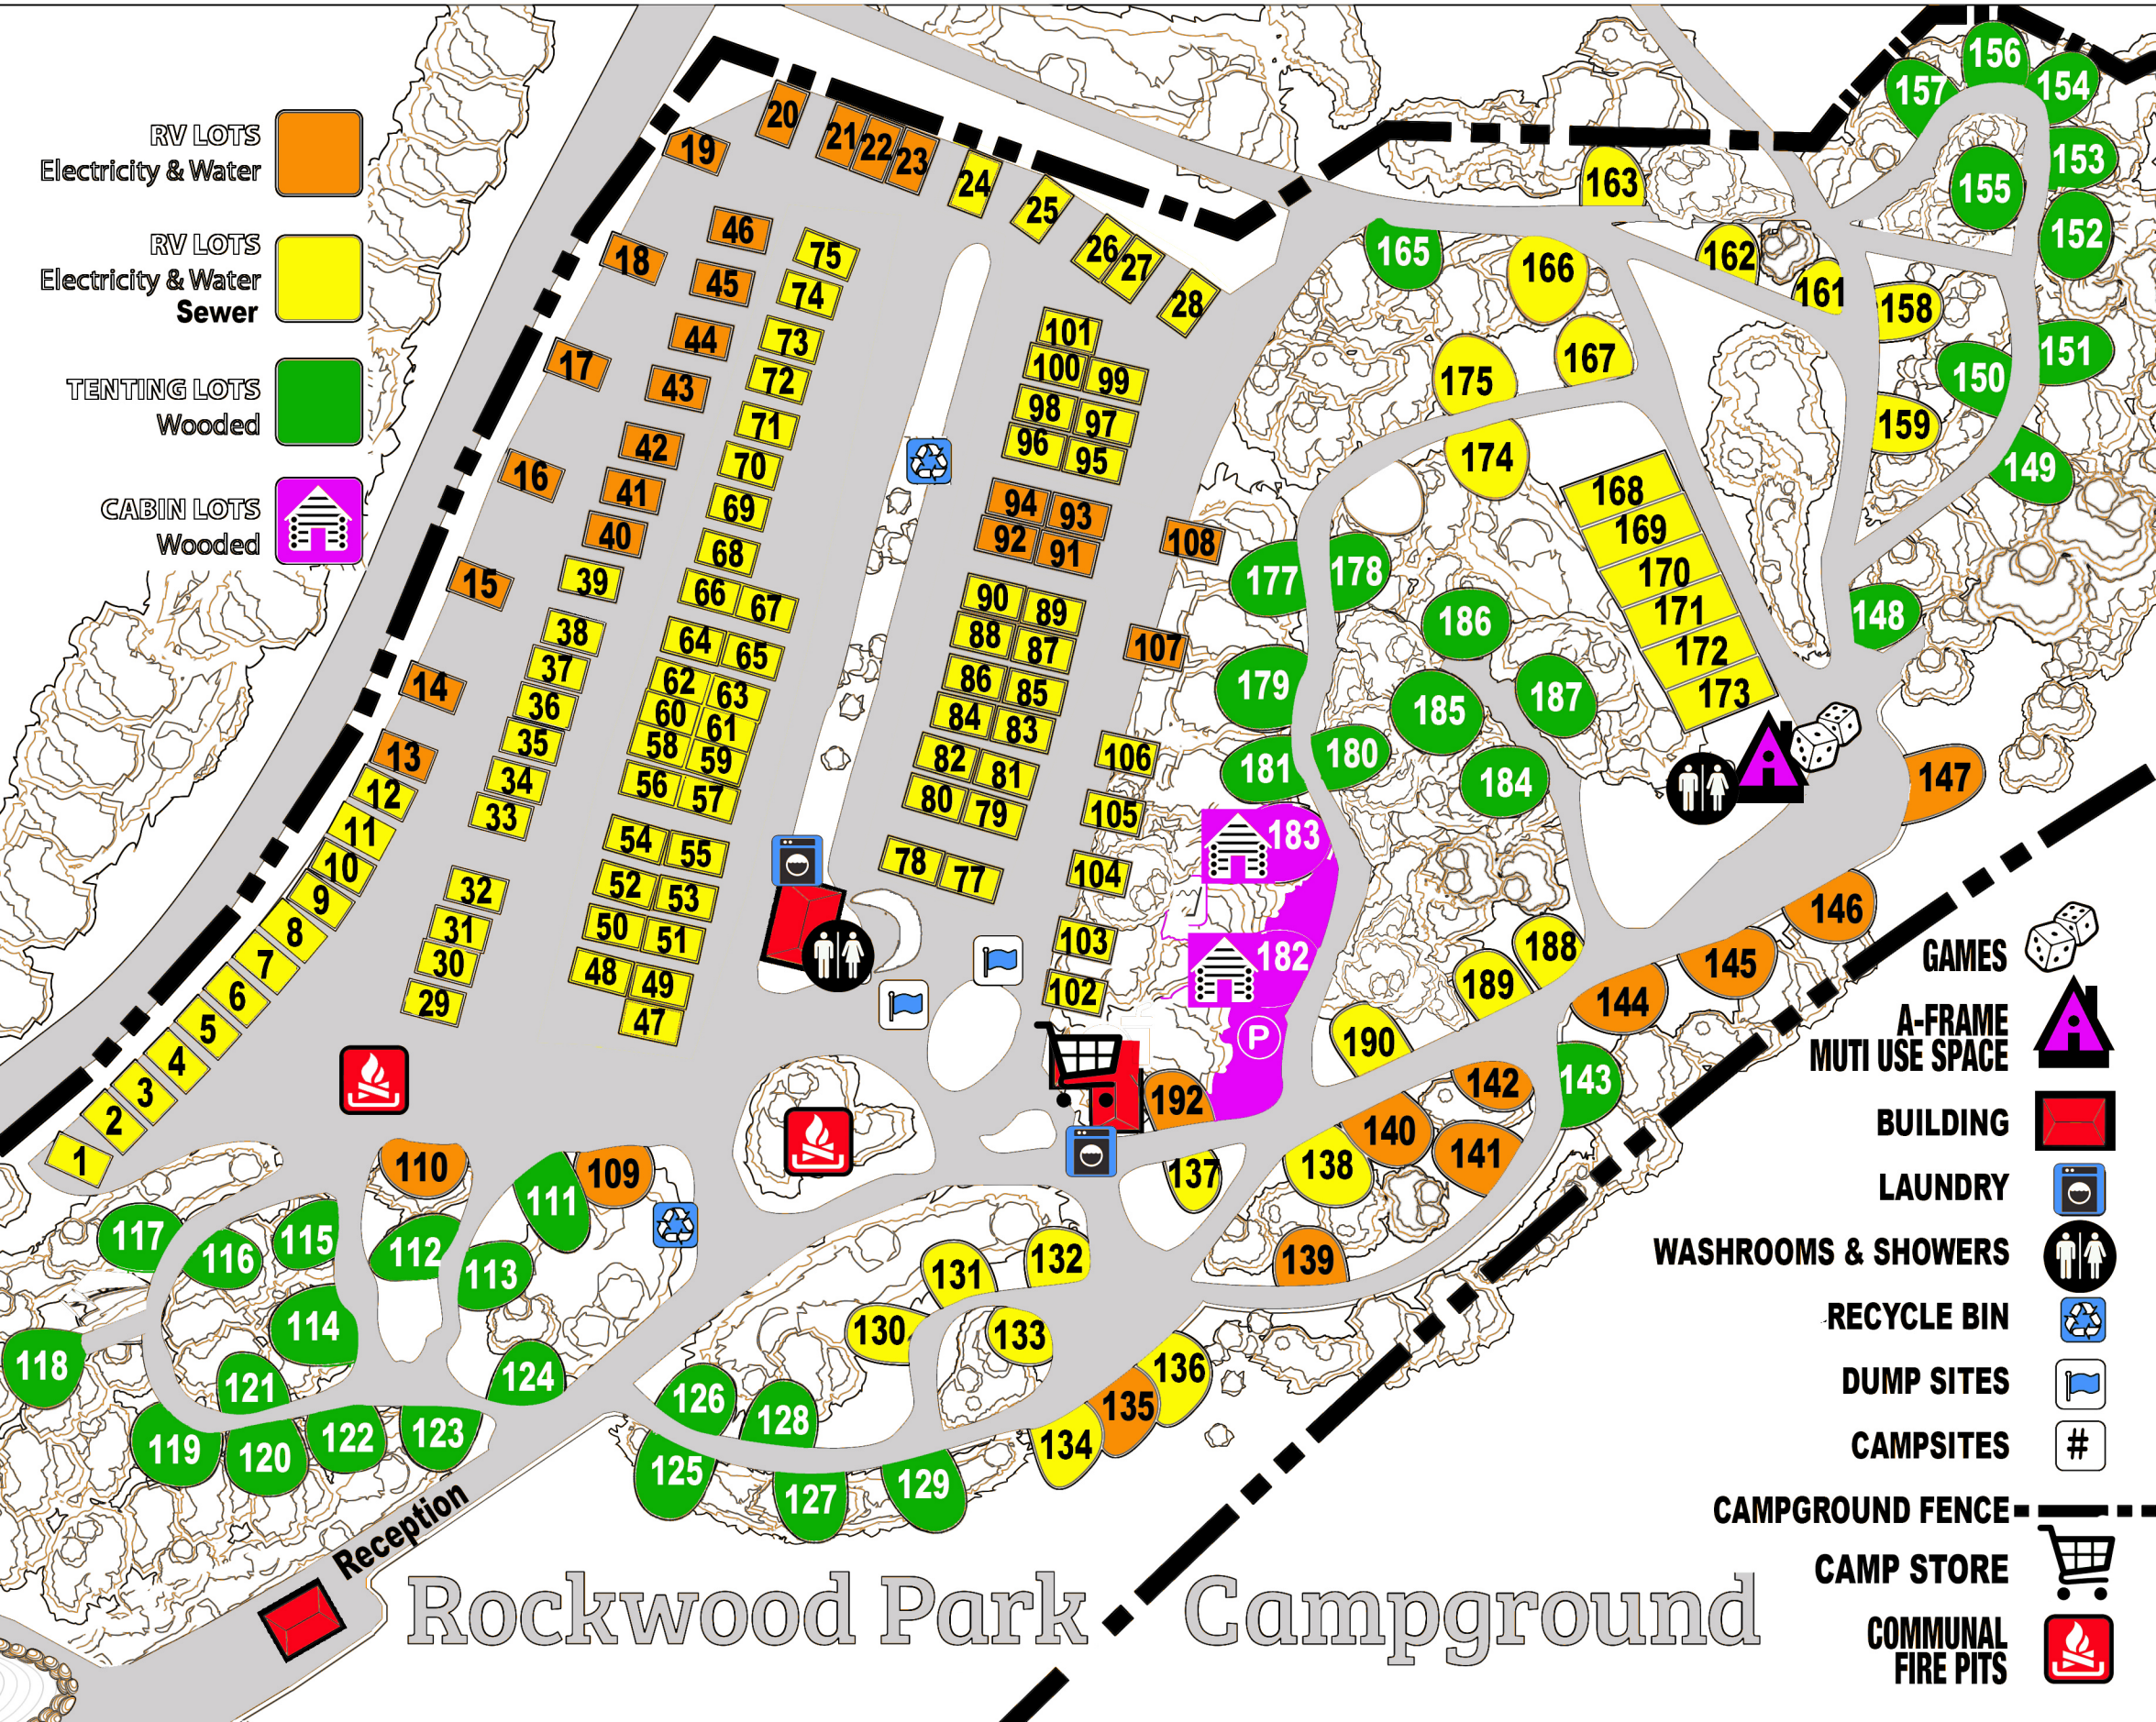

- RV LOTS Electricity & Water 
- RV LOTS Electricity & Water Sewer 
- TENTING LOTS Wooded 
- CABIN LOTS Wooded 

Rockwood Park Campground

- GAMES 
- A-FRAME MUTI USE SPACE 
- BUILDING 
- LAUNDRY 
- WASHROOMS & SHOWERS 
- RECYCLE BIN 
- DUMP SITES 
- CAMPSITES 
- CAMPGROUND FENCE 
- CAMP STORE 
- COMMUNAL FIRE PITS 